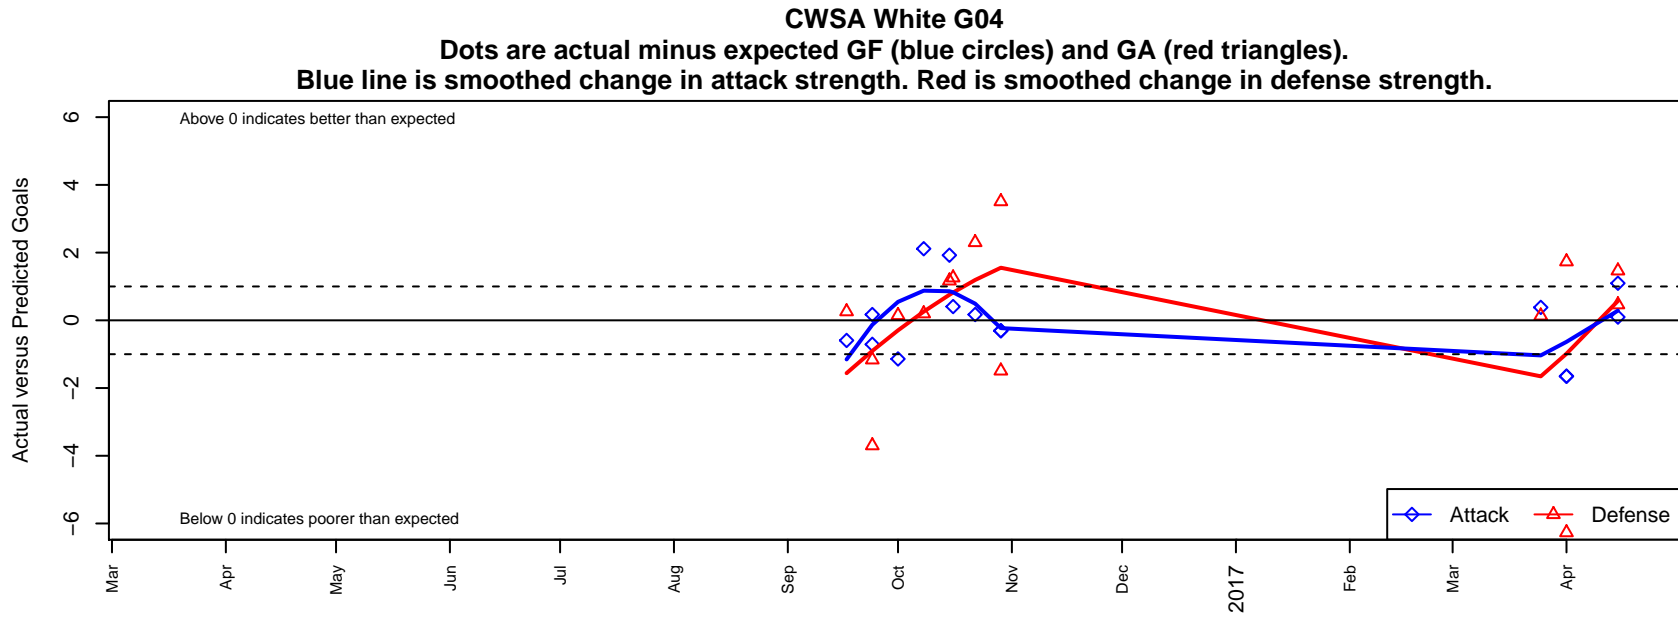

CWSA White G04

Central Washington Soccer Academy
Yakima, WA

G04 total strength=476
attack=0.43 defense=0.24

fall league = PSPL-Inland Copa 1 South U13
spr league = Spr PSPL-Inland Copa 1 U13

alt names used:
CWSA Wells
CWSA Wells

Venues played:
2016 PSPL-Inland Copa 1 South U13
2016 Spr PSPL-Inland Copa 1 U13

**attack and defense variance (black dot)
relative to other teams
and top 10 in region**

**attack and defense rating
relative to others at age
and all opponents in last 13 months**