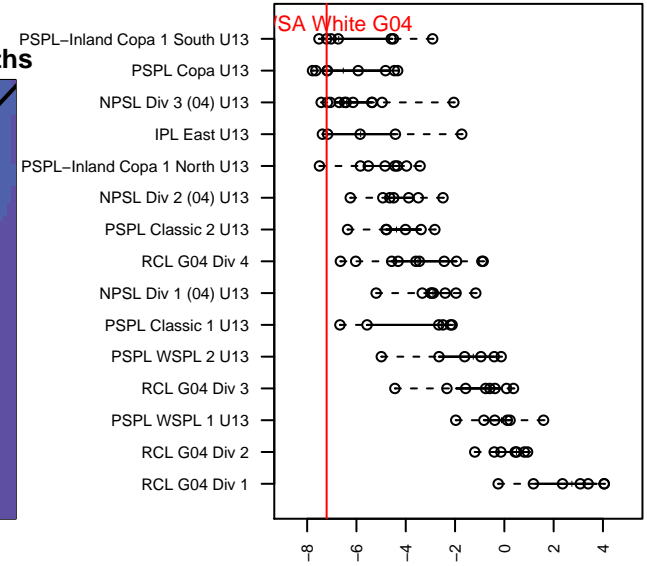

CWSA White G04

Central Washington Soccer Academy
Yakima, WA

G04 total strength=476
attack=0.43 defense=0.24

fall league = PSPL-Inland Copa 1 South U13
spr league = Spr PSPL-Inland Copa 1 U13

alt names used:
CWSA Wells
CWSA Wells

Venues played:
2016 PSPL-Inland Copa 1 South U13
2016 Spr PSPL-Inland Copa 1 U13

**attack and defense variance (black dot)
relative to other teams
and top 10 in region**

**attack and defense rating
relative to others at age
and all opponents in last 13 months**