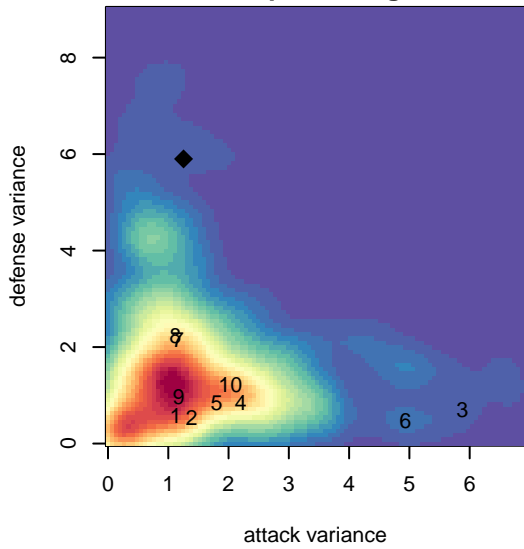

CWSA White G04

Central Washington Soccer Academy
Yakima, WA

G04 total strength=476
attack=0.43 defense=0.24

fall league = PSPL-Inland Copa 1 South U13
spr league = Spr PSPL-Inland Copa 1 U13

alt names used:
CWSA Wells
CWSA Wells

Venues played:
2016 PSPL-Inland Copa 1 South U13
2016 Spr PSPL-Inland Copa 1 U13

**attack and defense variance (black dot)
relative to other teams
and top 10 in region**

**attack and defense rating
relative to others at age
and all opponents in last 13 months**