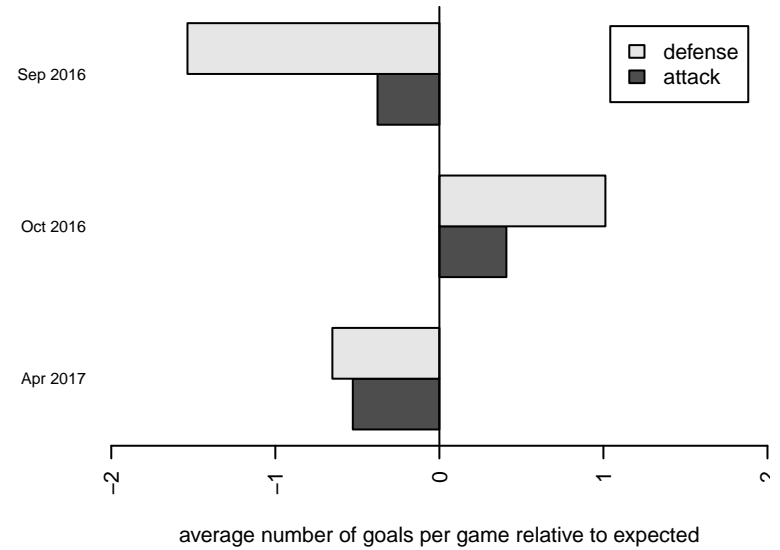

Performance relative to 13 month average