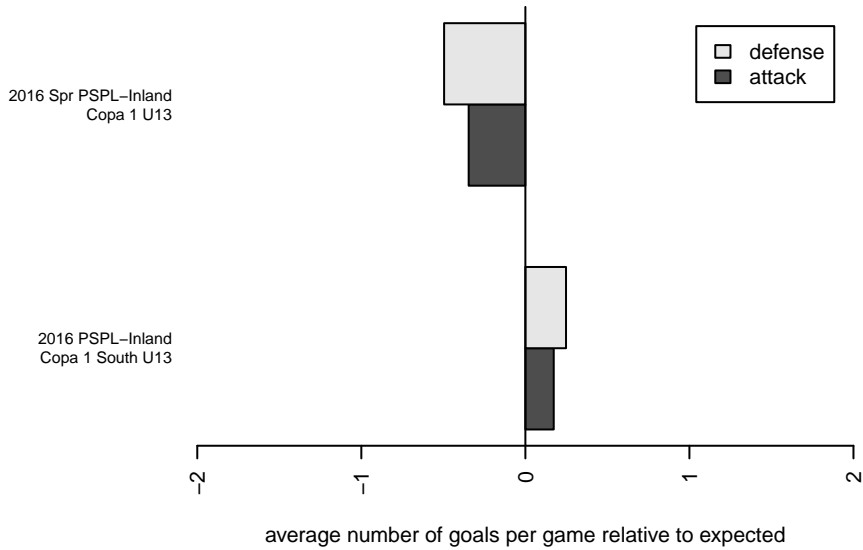

Performance relative to 13 month average